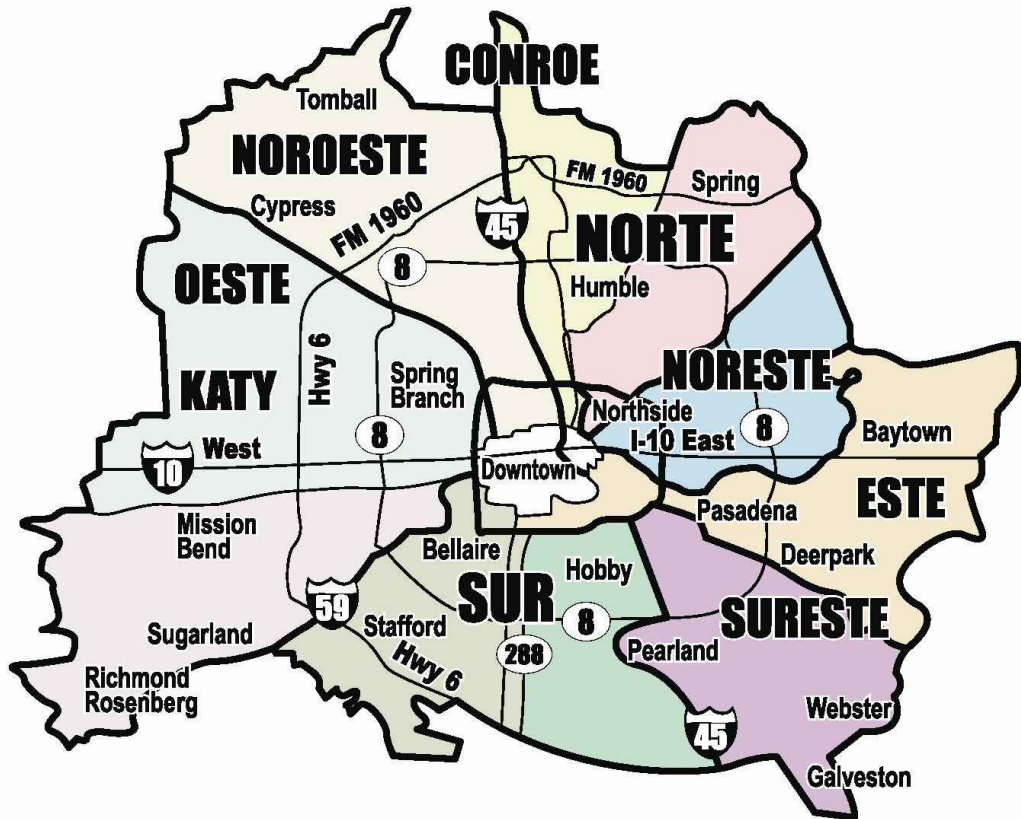

Distribution Information **media kit**

La-Neta

Harris County

Over 2,000 distribution points in the Greater Houston area.

La-Neta has a 90% to 95% absorption of our circulation.

Published weekly, issued on Wednesday

9 areas in the Greater Houston area to choose from.

Ability to target primary trade area.

Your ad is hand delivered for less than a penny per household on time.

Zone distribution, no wasted circulation.

9900 Westpark Dr., Ste. 260 Houston, TX 77063
Tel. 713-772-0960 Fax 281-220-8375